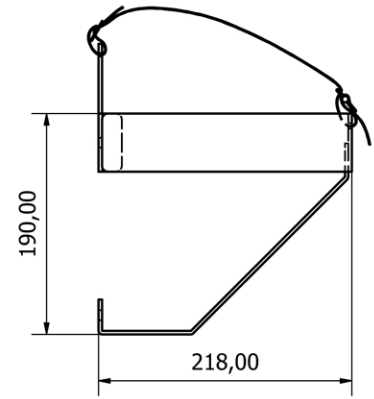

HELMET HOLDER

LARGE TYPE

For helmets used with headphones

Product Code : 160.180.B1

Material : Aluminium

Weight : 0,71 kg

SMALL TYPE

For normal helmets

Product Code : 160.180.K1

Material : Aluminium

Weight : 0,58 kg