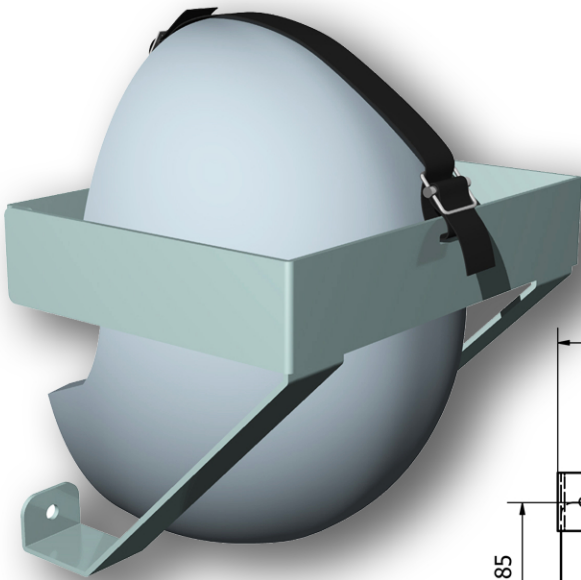

HELMET HOLDER

LARGE TYPE

For helmets used with headphones

Product Code : 160.180.B1

Material : Aluminium

Weight : 0,71 kg

SMALL TYPE

For normal helmets

Product Code : 160.180.K1

Material : Aluminium

Weight : 0,58 kg