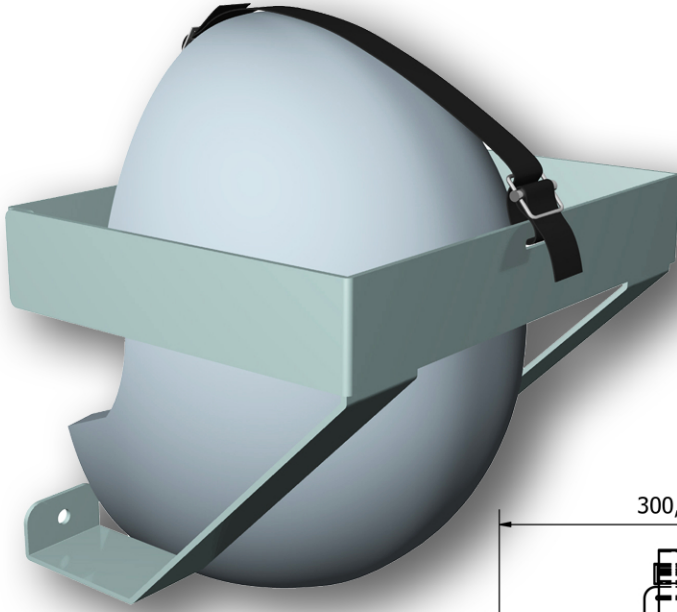

HELMET HOLDER

LARGE TYPE

For helmets used with headphones

Product Code : 160.180.B1

Material : Aluminium

Weight : 0,71 kg

SMALL TYPE

For normal helmets

Product Code : 160.180.K1

Material : Aluminium

Weight : 0,58 kg