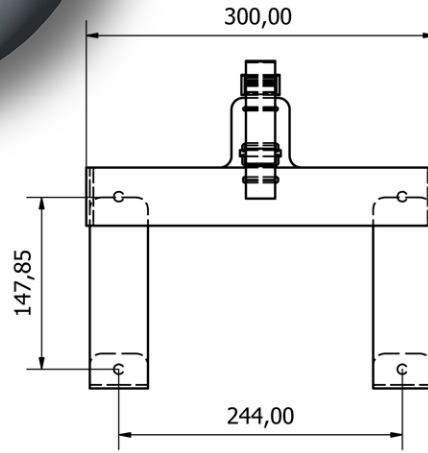

HELMET HOLDER

LARGE TYPE

For helmets used with headphones

Product Code : 160.180.B1

Material : Aluminium

Weight : 0,71 kg

SMALL TYPE

For normal helmets

Product Code : 160.180.K1

Material : Aluminium

Weight : 0,58 kg